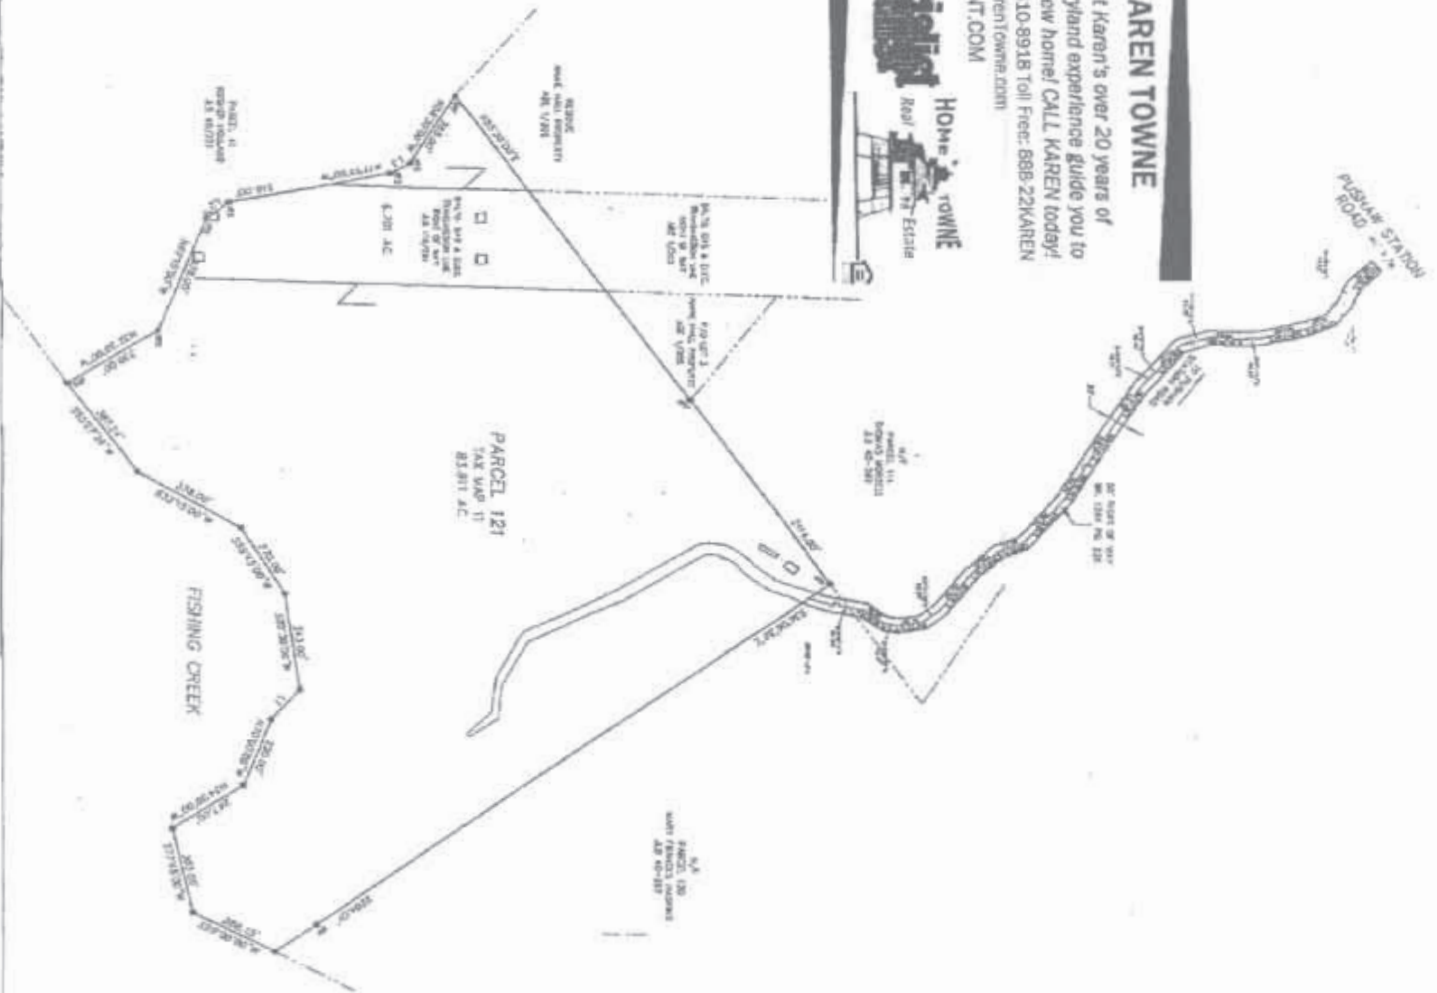

KAREN TOWNE
Let Karen's over 20 years of S. Maryland experience guide you to your new home! CALL KAREN today!
Cell: 410-610-8918 Toll Free: 888-221KAREN
Karen@KarenTowne.com
WTRFRONT.COM

HomeTowne
Real Estate

LINE TABLE

BEARING	DISTANCE
124° 00' 00" W	1.3160'
100° 00' 00" W	83.00'
271° 00' 00" W	2.1600'

AREA TABULATION
10.00 AC ±
ELECTRIC RECLAMATION
LINE POINT OF VIEW - 8.750 AC

NOTES:
1. This plat was done without benefit of a title report.